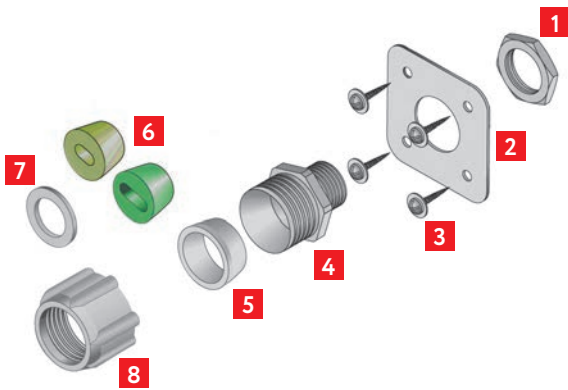

Cable Entry Unit LEK/U

Construction

Delivery Set

Part	Qty
1. Lock nut	1
2. Metal plate	1
3. Self-tapping screws	4
4. Connector body GW50416	1
5. Connector seal	1
6. Cable seal (2 types)	1
7. Washer	1
8. Connector head	1

Types

Name	Order code
Cable entry unit LEK/U	7090100300

Approvals

This product is exempt from mandatory certification